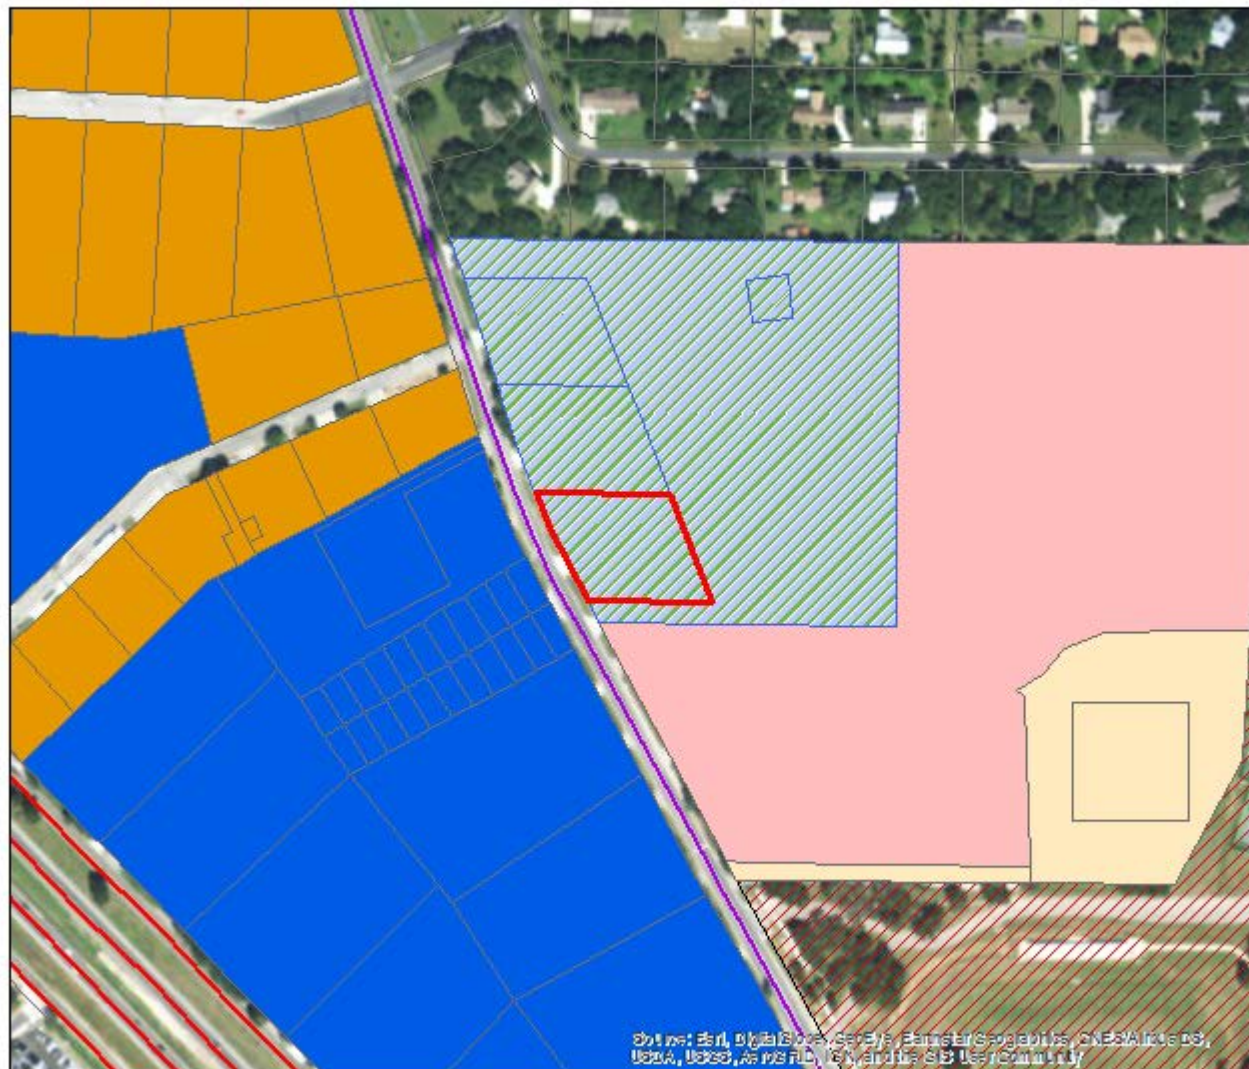

129 Old San Antonio - Zoning Map

Legend

- Major Arterial
- - Major Arterial Outside ETJ
- Minor Arterial
- - Minor Arterial Outside ETJ
- Primary Collector
- - Primary Collector Outside ETJ
- Secondary Collector

2017zone_parcels

ZONE_1_1

- B-1
- B-2
- B-2R
- B-3
- City Prop
- ND
- MU-1
- MU-2
- NBO
- O
- R-1
- R-2
- R-3
- R-4
- R-A
- R-C
- R-E
- RE-1
- RM-A
- RM-O-2
- RM-O-3
- RN-1
- RR
- parcels_01_2017

- World Imagery
- Low Resolution 15m Imagery
- High Resolution 60m Imagery
- High Resolution 30m Imagery
- Citations