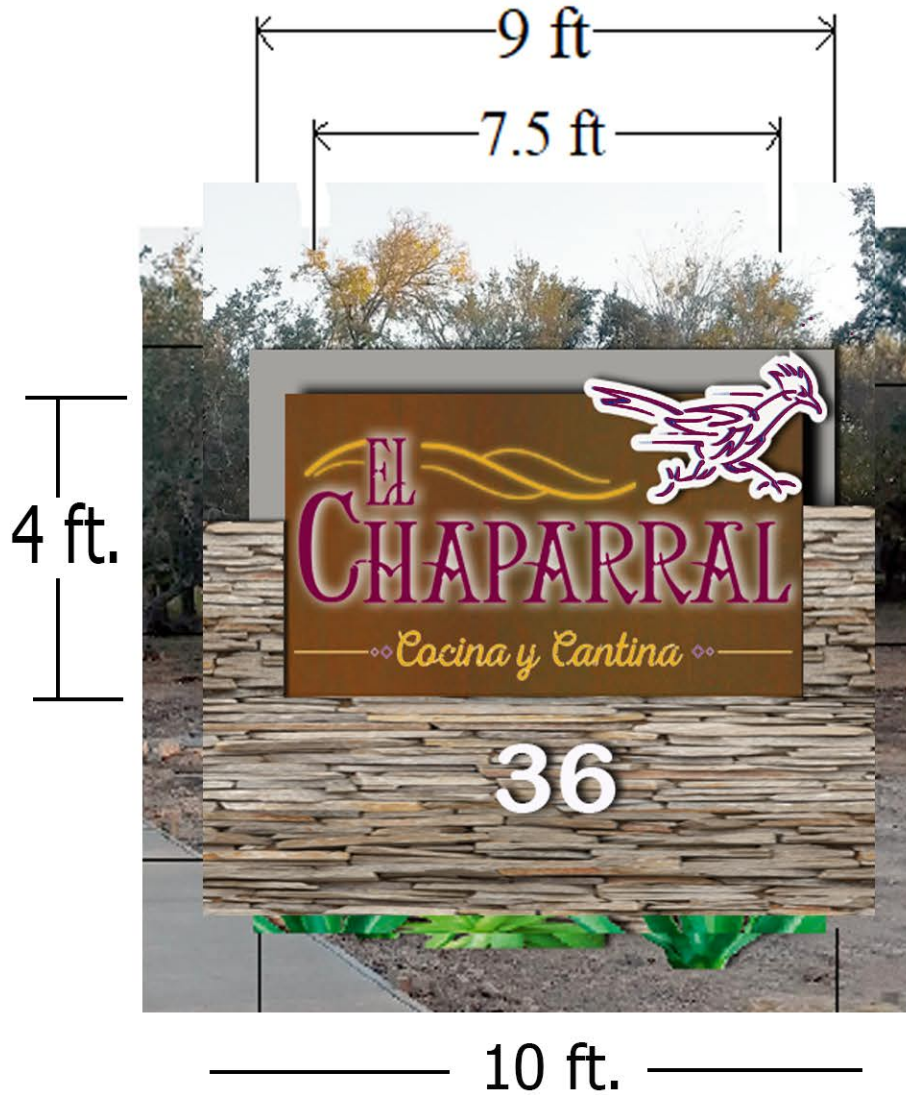

**INTERNALLY ILLUMINATED DOUBLE SIDED
MONUMENT SIGN
WITH ROCK BASE & SIDES**

SIGN FACE DETAIL