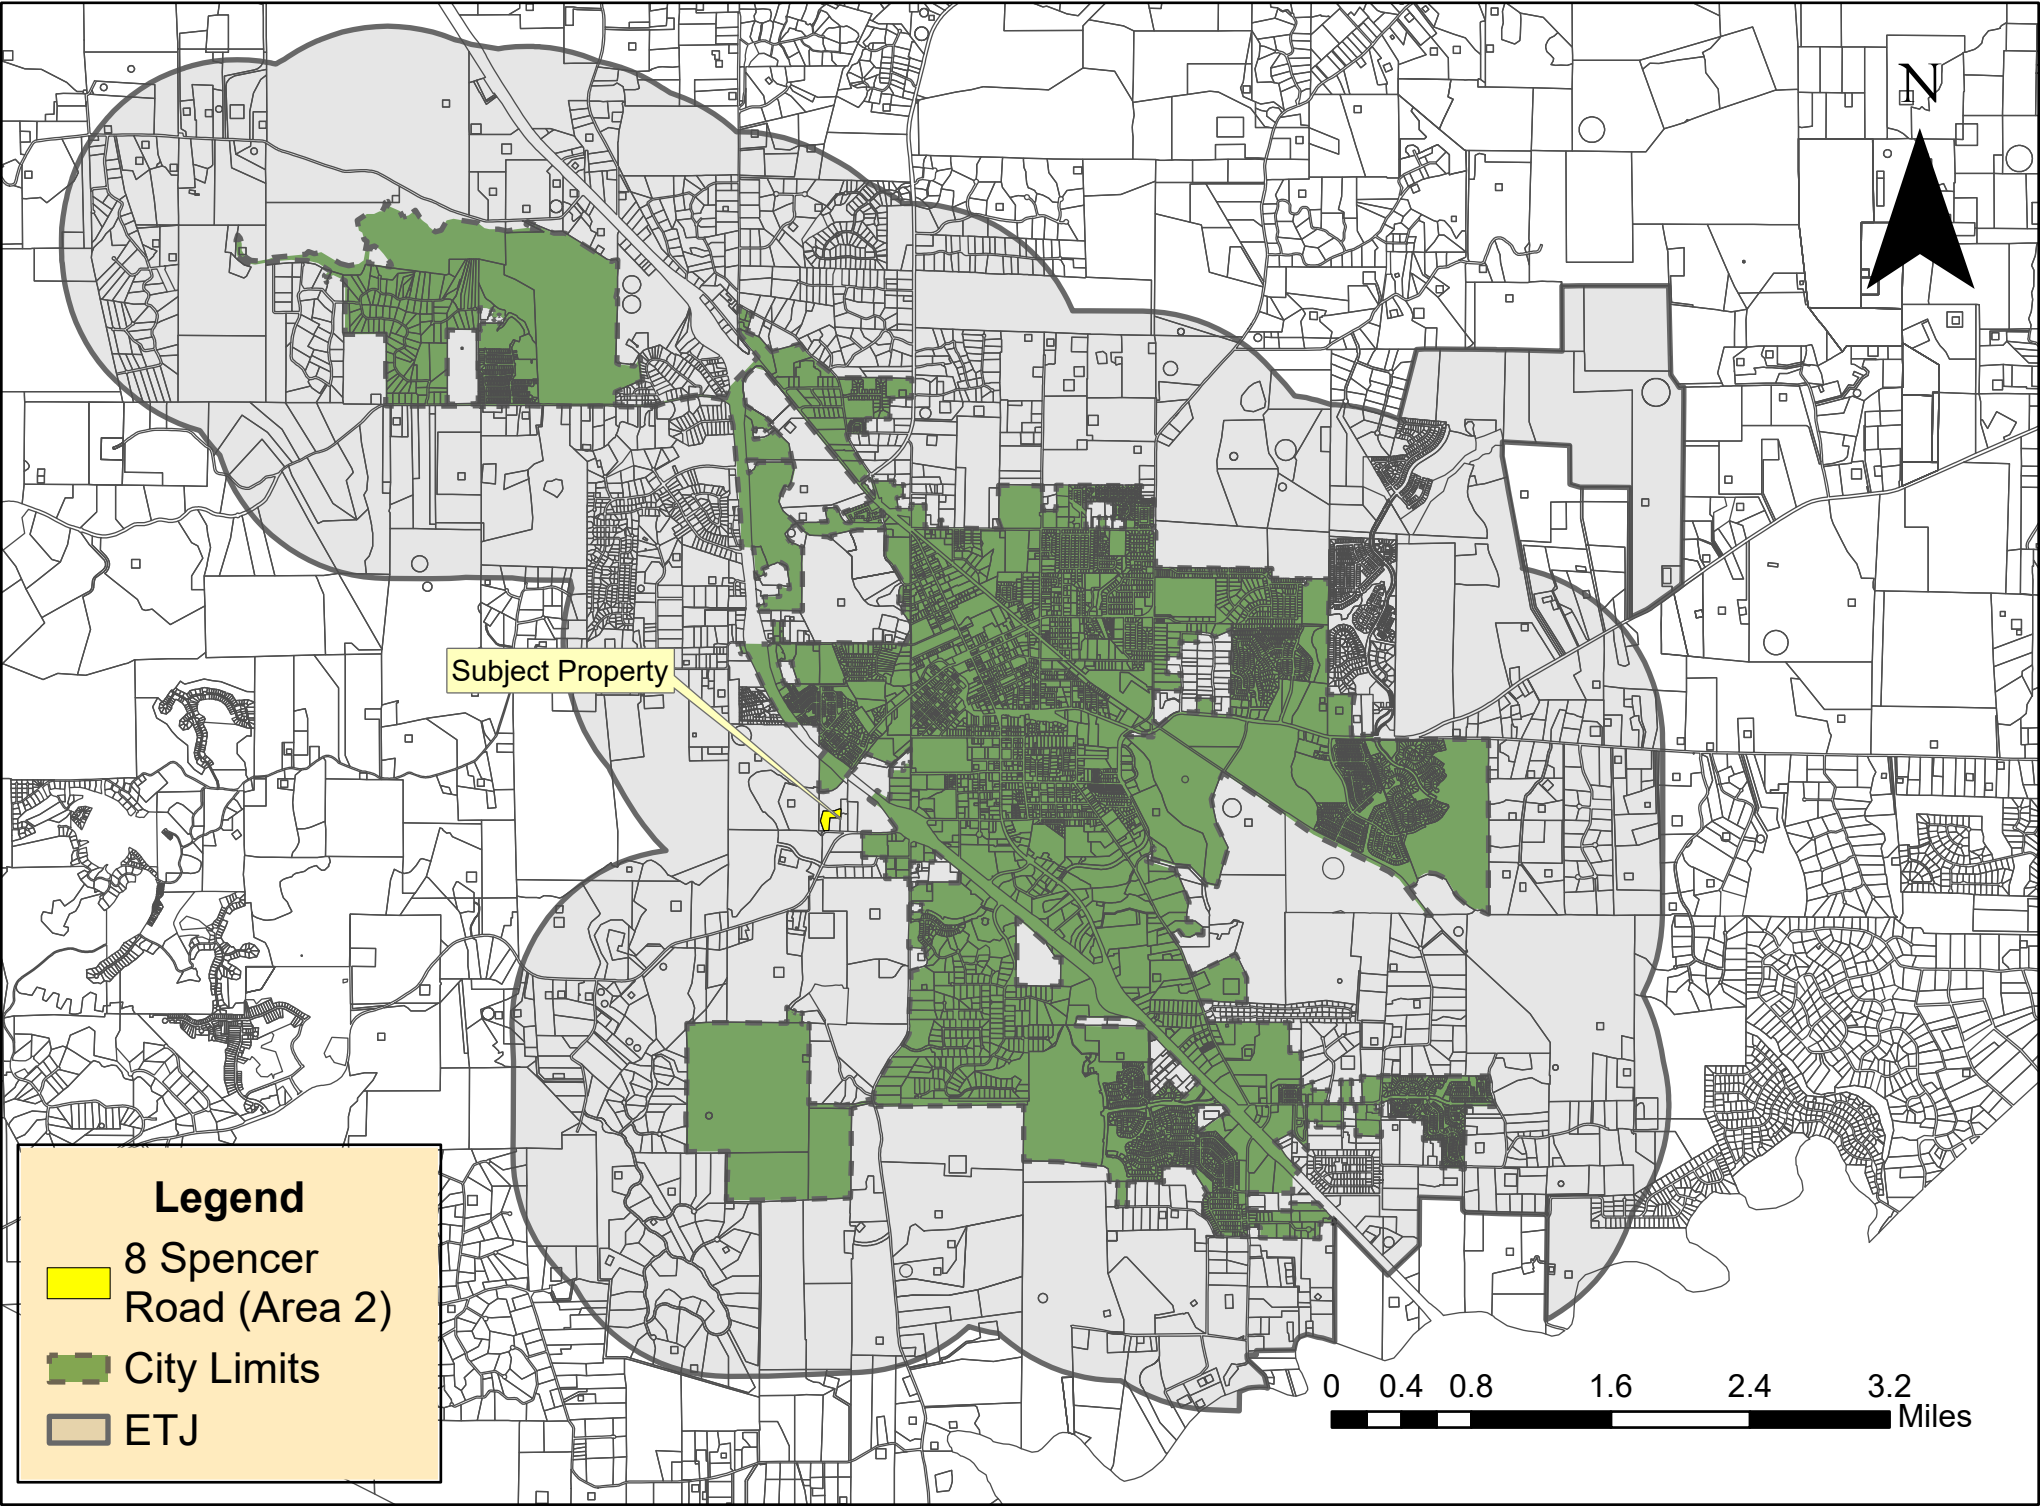

SUBJECT PROPERTY - LOCATION MAP

8 Spencer Road

Subject Property

Legend

-  8 Spencer Road (Area 2)
-  City Limits
-  ETJ

0 0.4 0.8 1.6 2.4 3.2 Miles