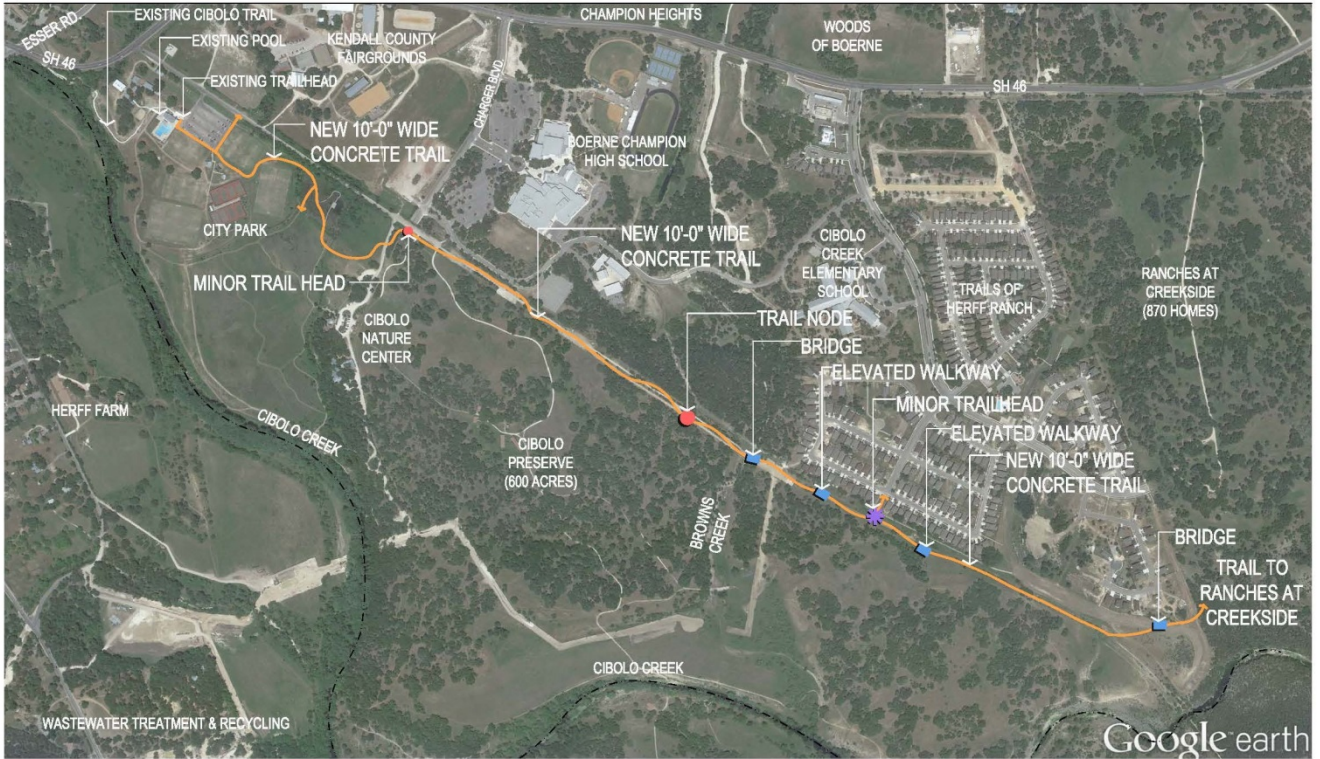

# 2015 TAP – Boerne Trails Expansion

## BOERNE TRAILS SOUTH

PROPOSED TRAIL ALIGNMENT

T.D.G. - 5.1.15

## BOERNE TRAILS NORTH

PROPOSED TRAIL ALIGNMENT

T.D.G. - 5.1.15