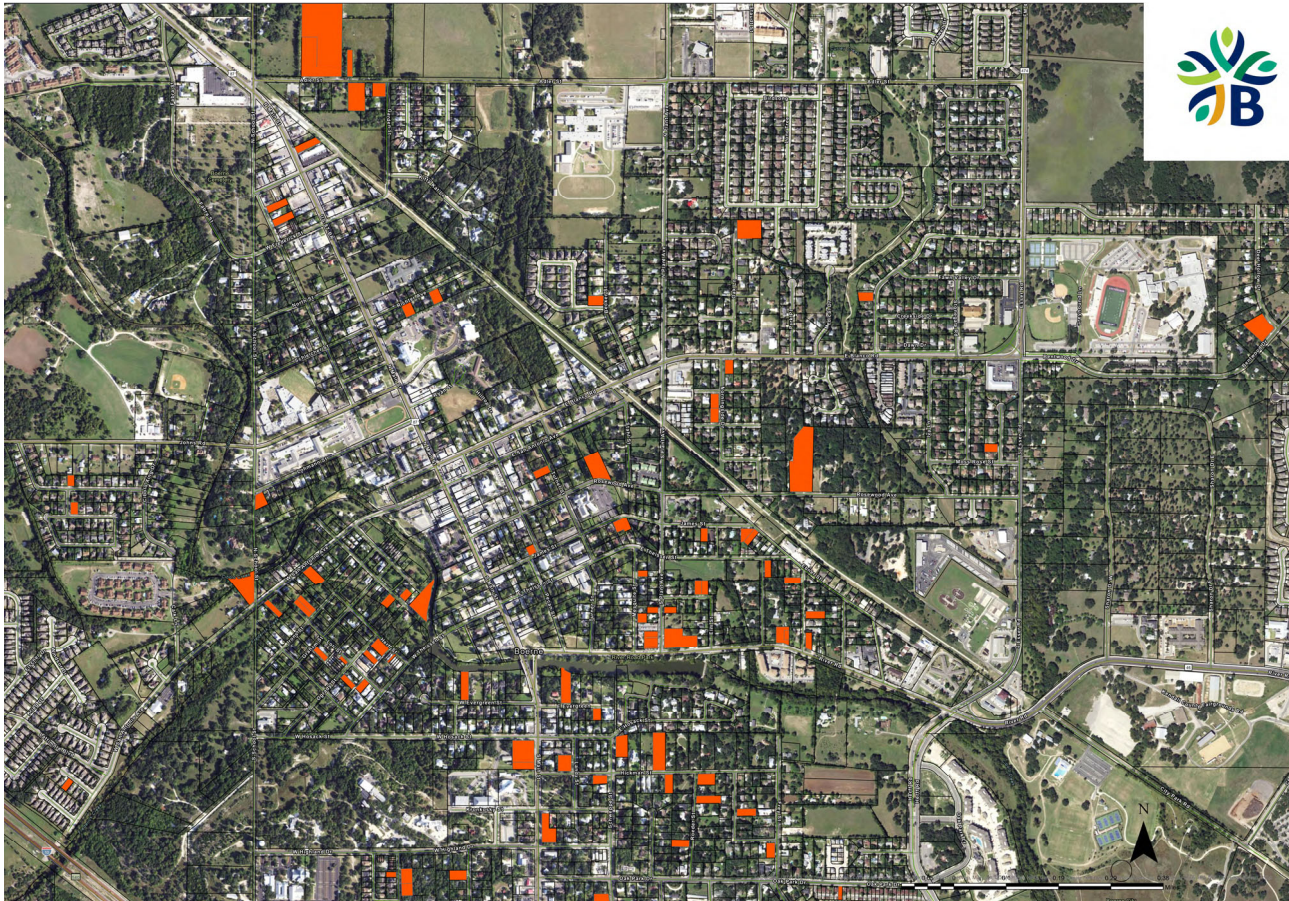

Active Short-Term Rentals in Boerne

97 Current STRs:

- 2: RE
- 1: R1-L
- 31: R1-M
- 35: R2-M
- 4: R3-A
- 12: C2
- 3: C3
- 9: ETJ

75% in Residentially Zoned Areas