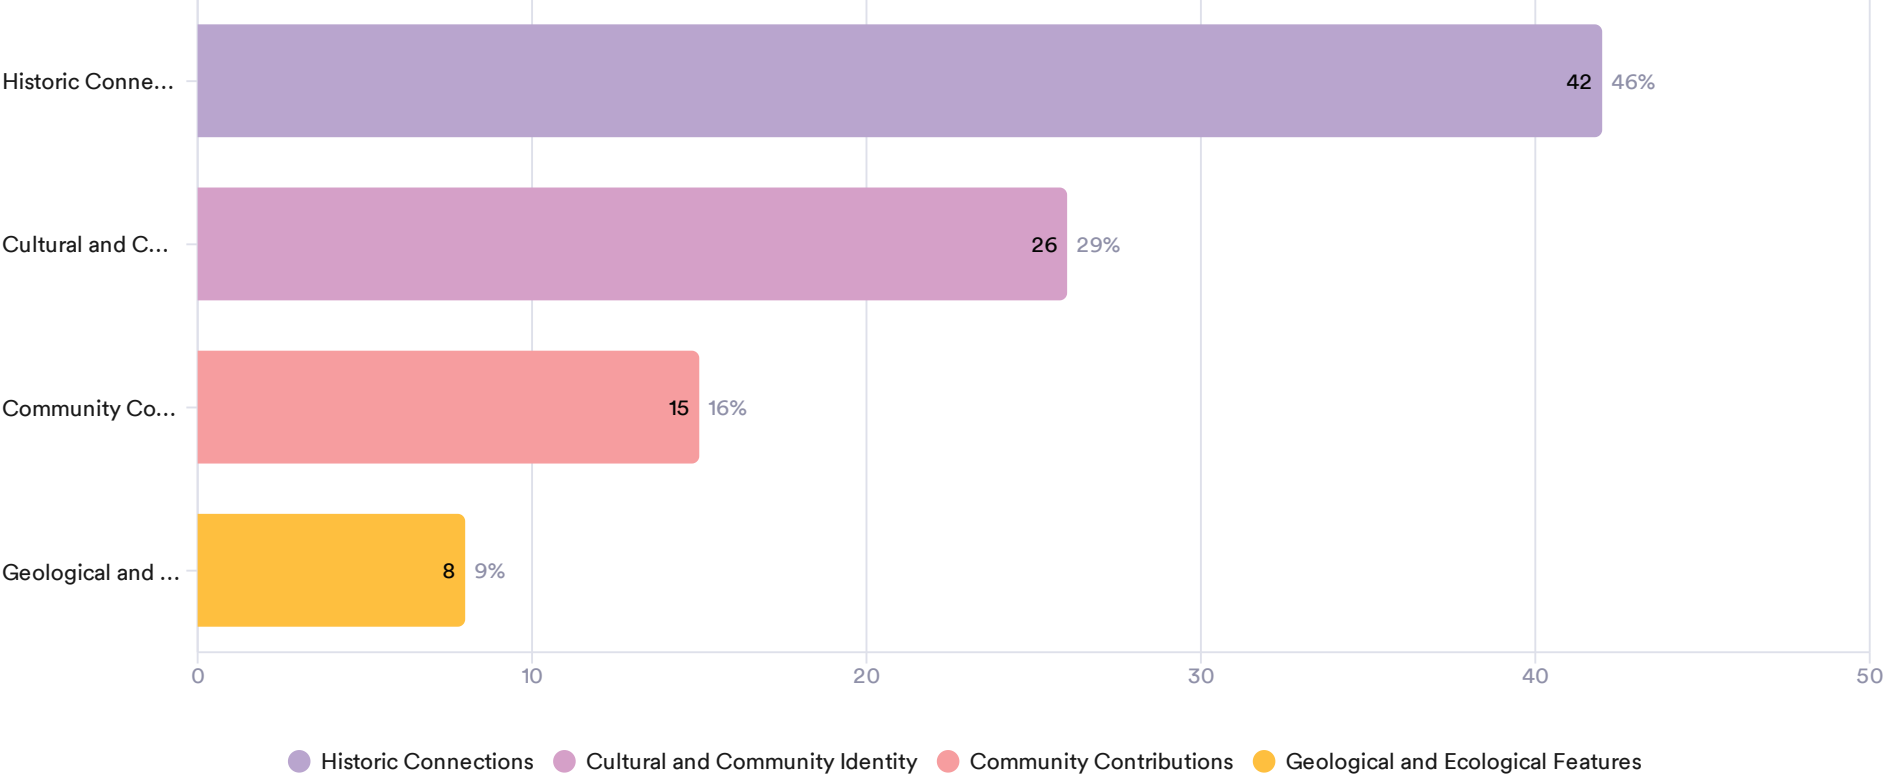

New Park Name Community Survey

Which category does your suggested name fall under?

91 Answers- 27 Empty