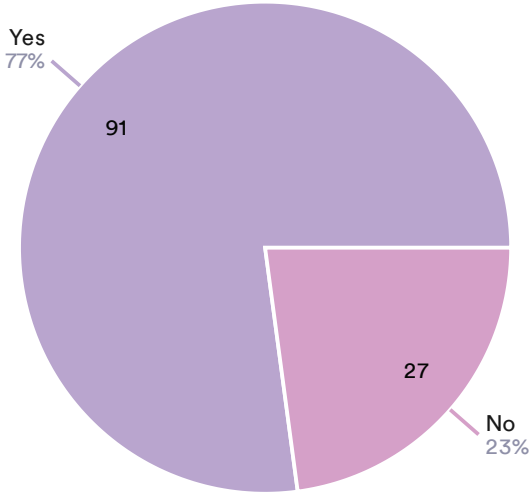

New Park Name Community Survey

Do you have a suggested name for the park?

118 Answers

● Yes ● No