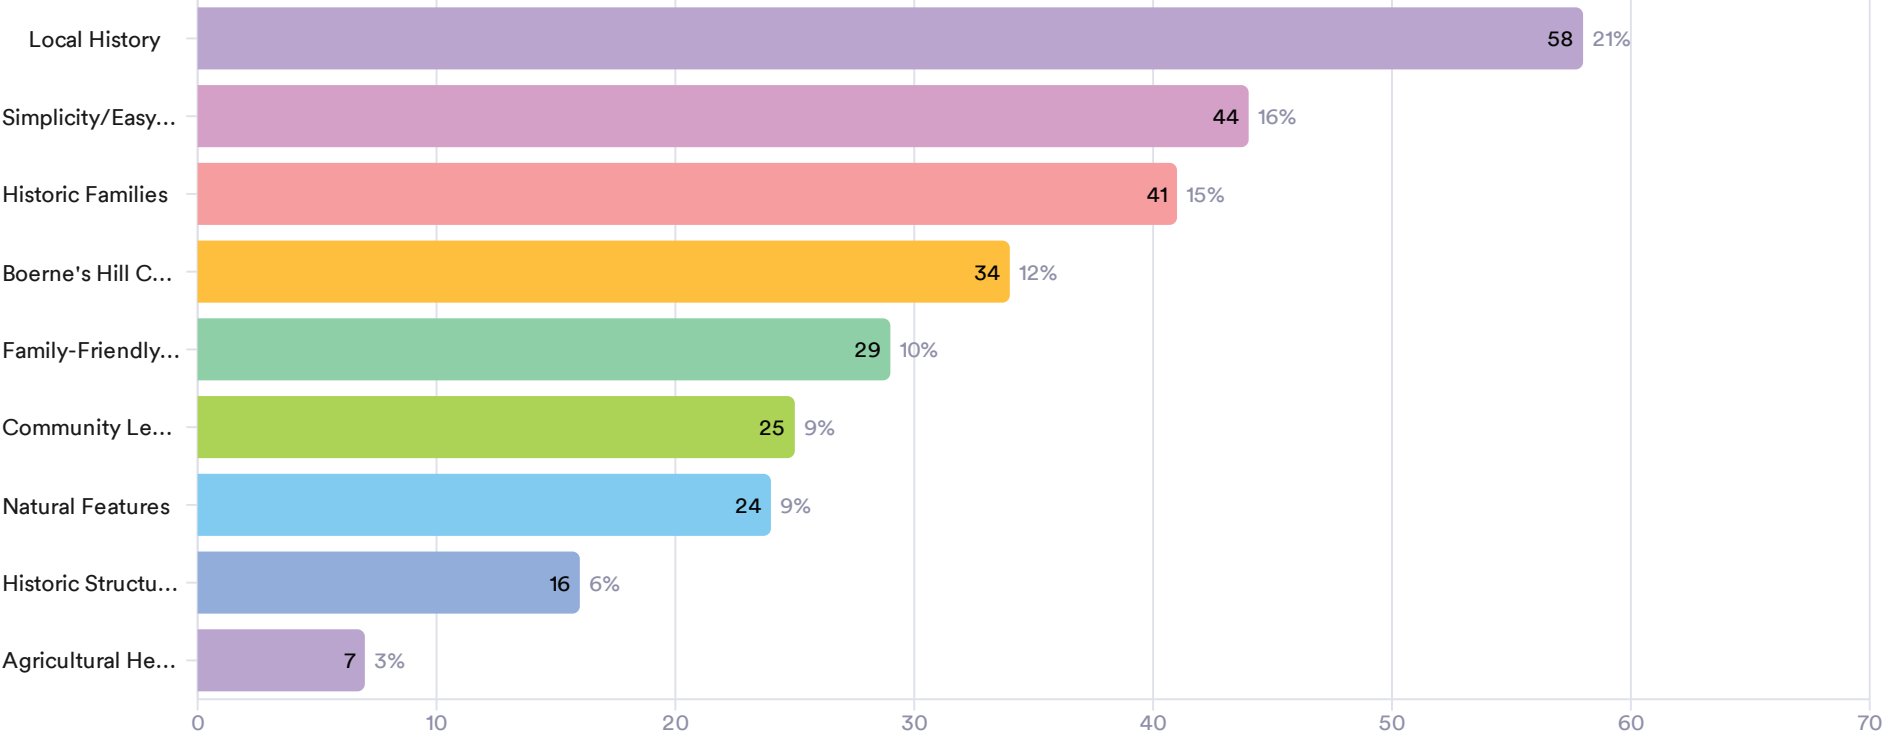

New Park Name Community Survey

Which elements do you feel are most important to naming this park? Select up to 3.

278 Answers