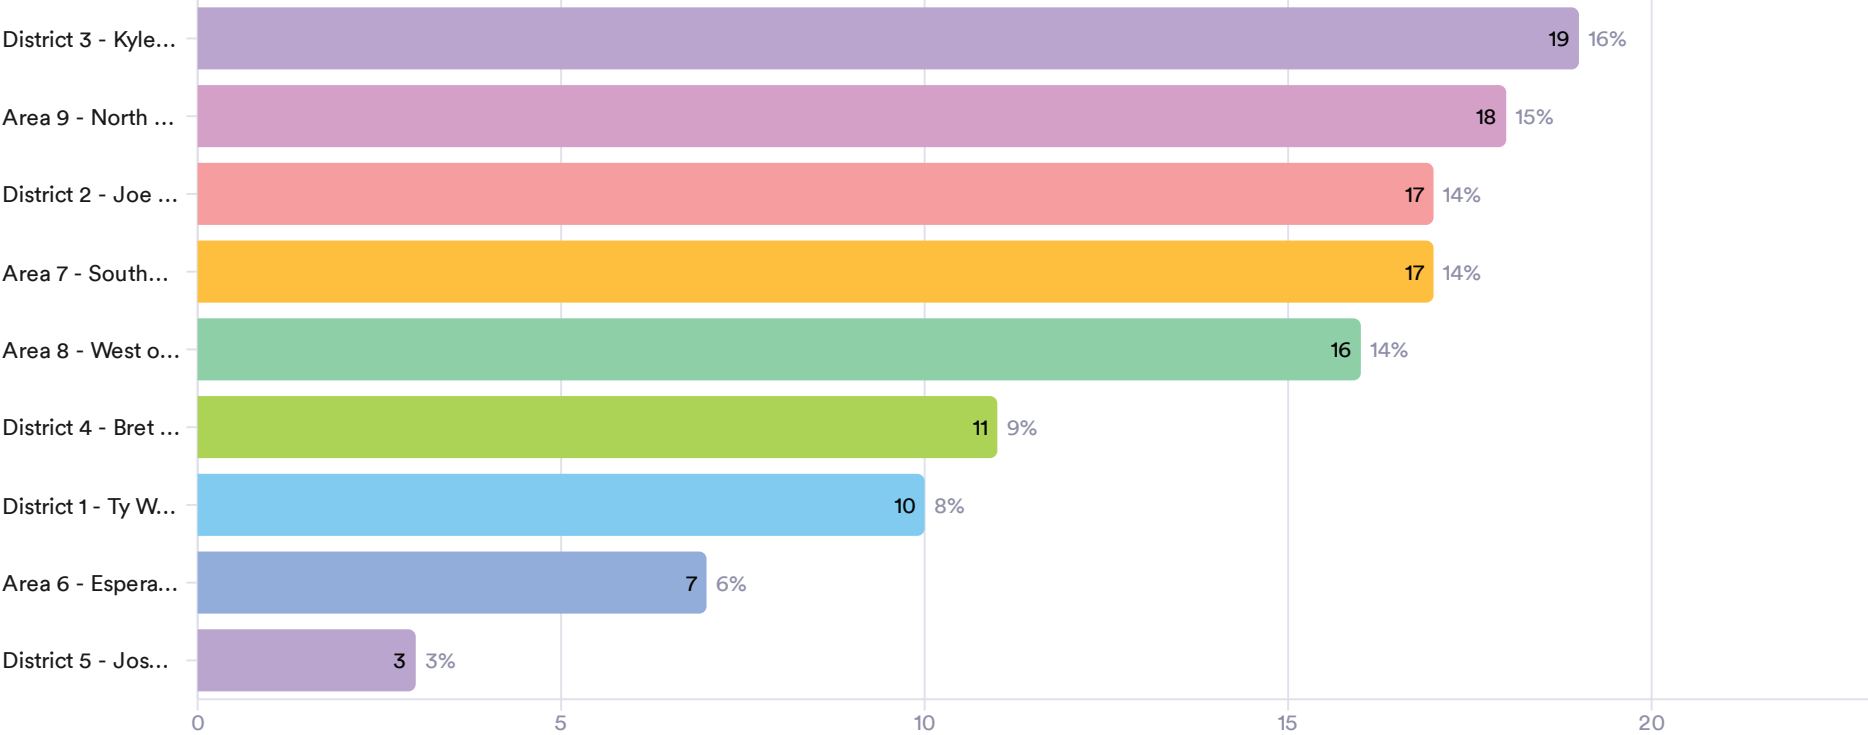

New Park Name Community Survey Report

New Park Name Community Survey

Select which Boerne City Council District or area around Boerne you reside in.

118 Answers

New Park Name Community Survey

Which elements do you feel are most important to naming this park? Select up to 3.