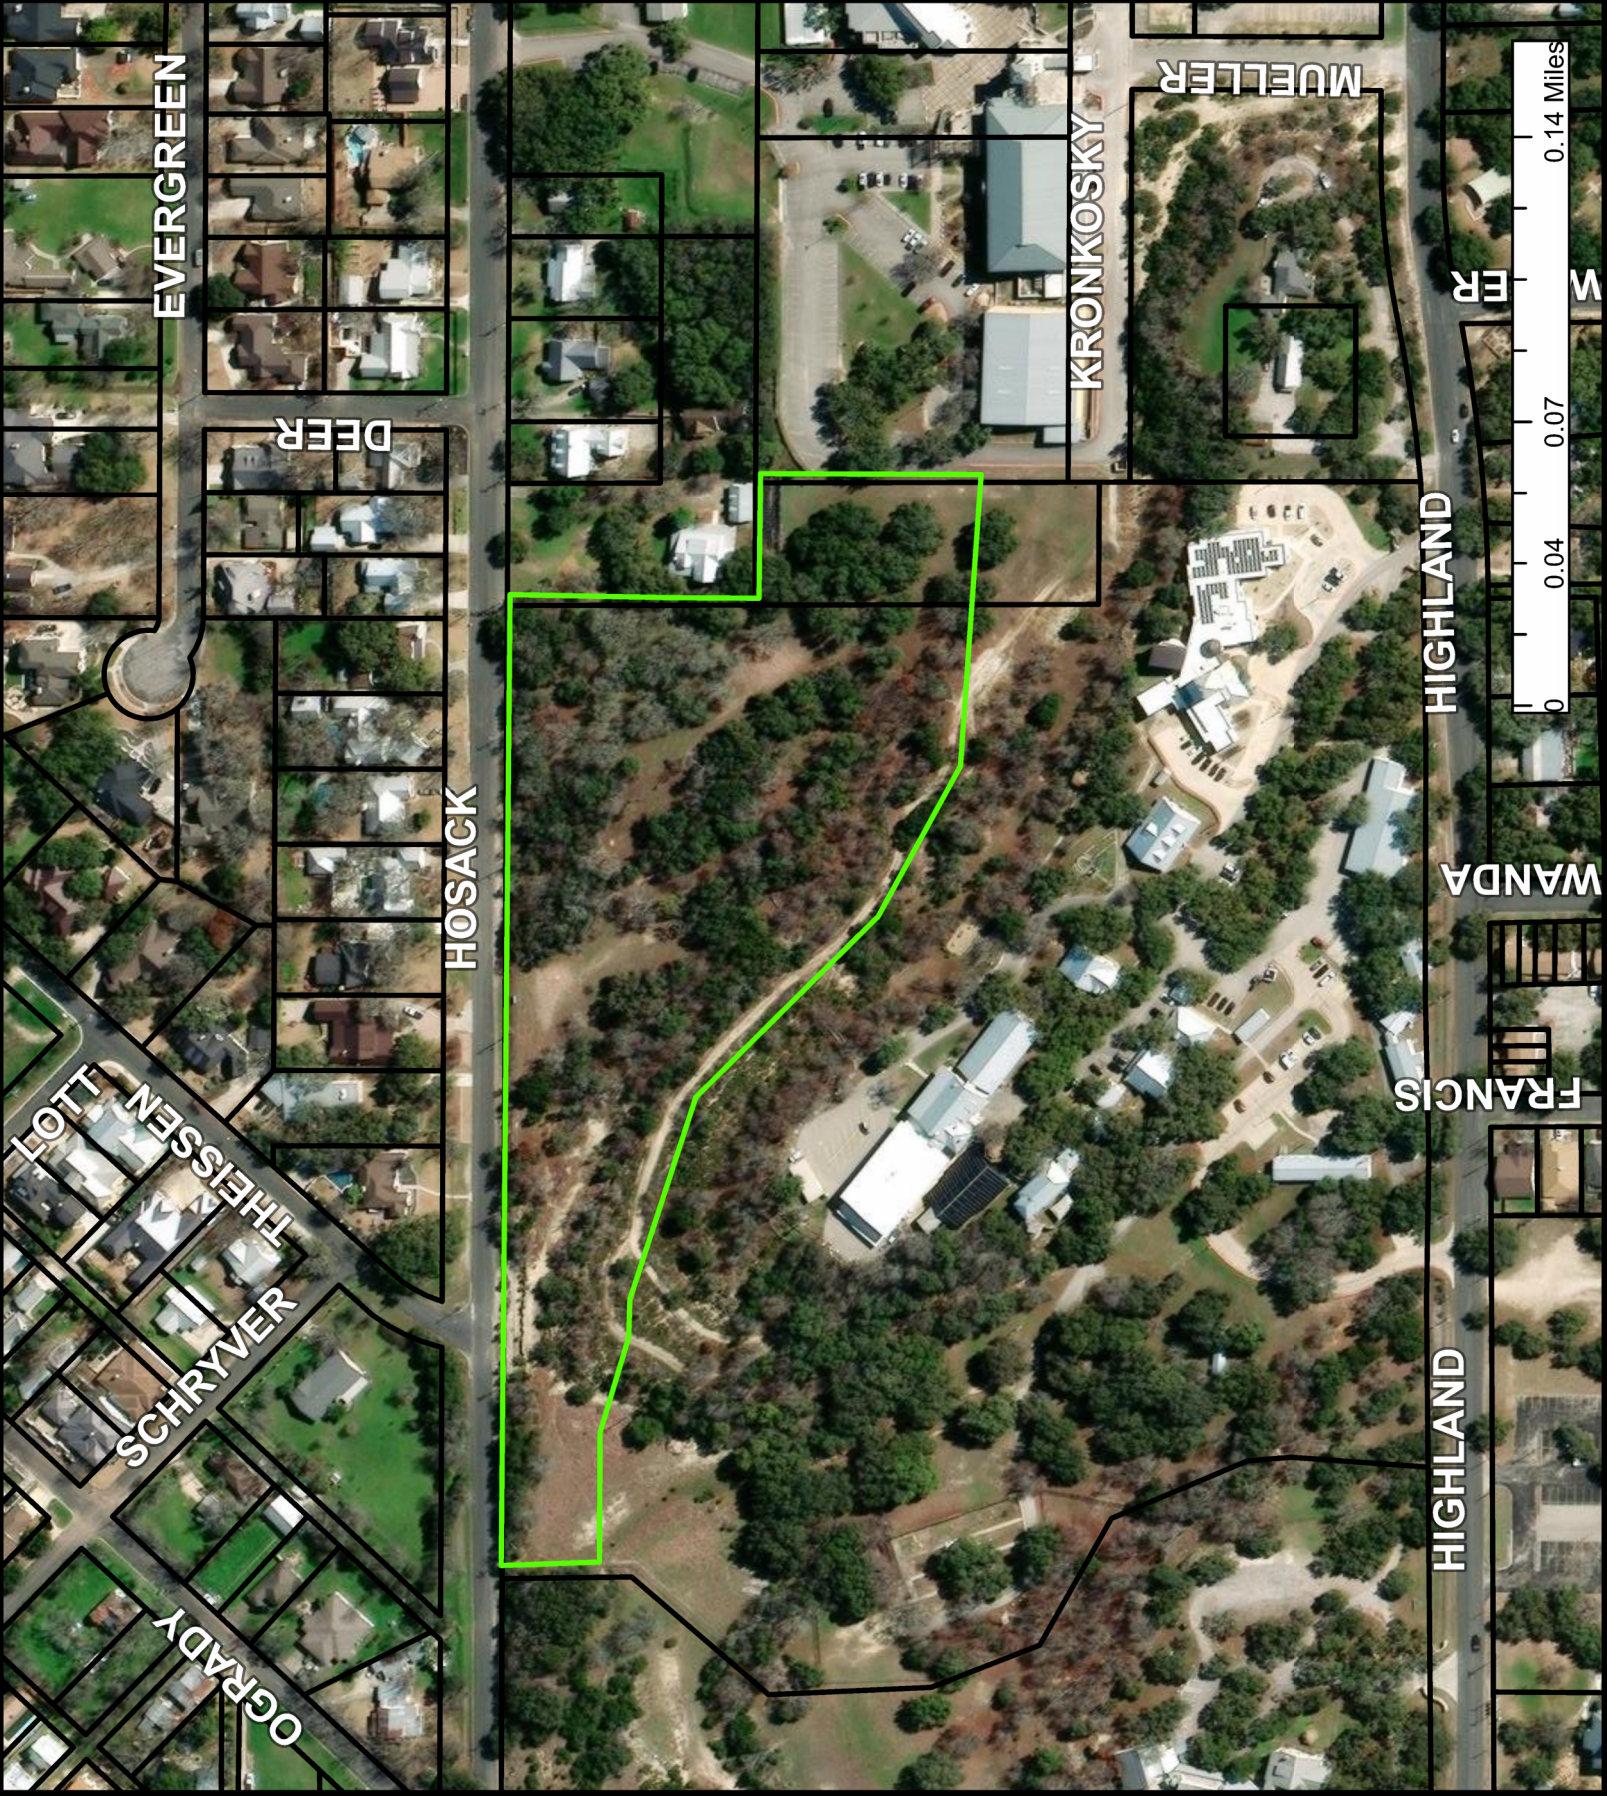

SUBJECT PROPERTY

KERNAGHAN ADDITION
MAJOR REPLAT LOT
14A

Legend

Parcels

SUBJECT

PROPERTY

EVERGREEN

DEER

HOSACK

KRONKOSKY

MUELLER

HIGHLAND

WANDA

FRANCIS

HIGHLAND

OGRADY
SCHRYVER
THEISSEN LOT