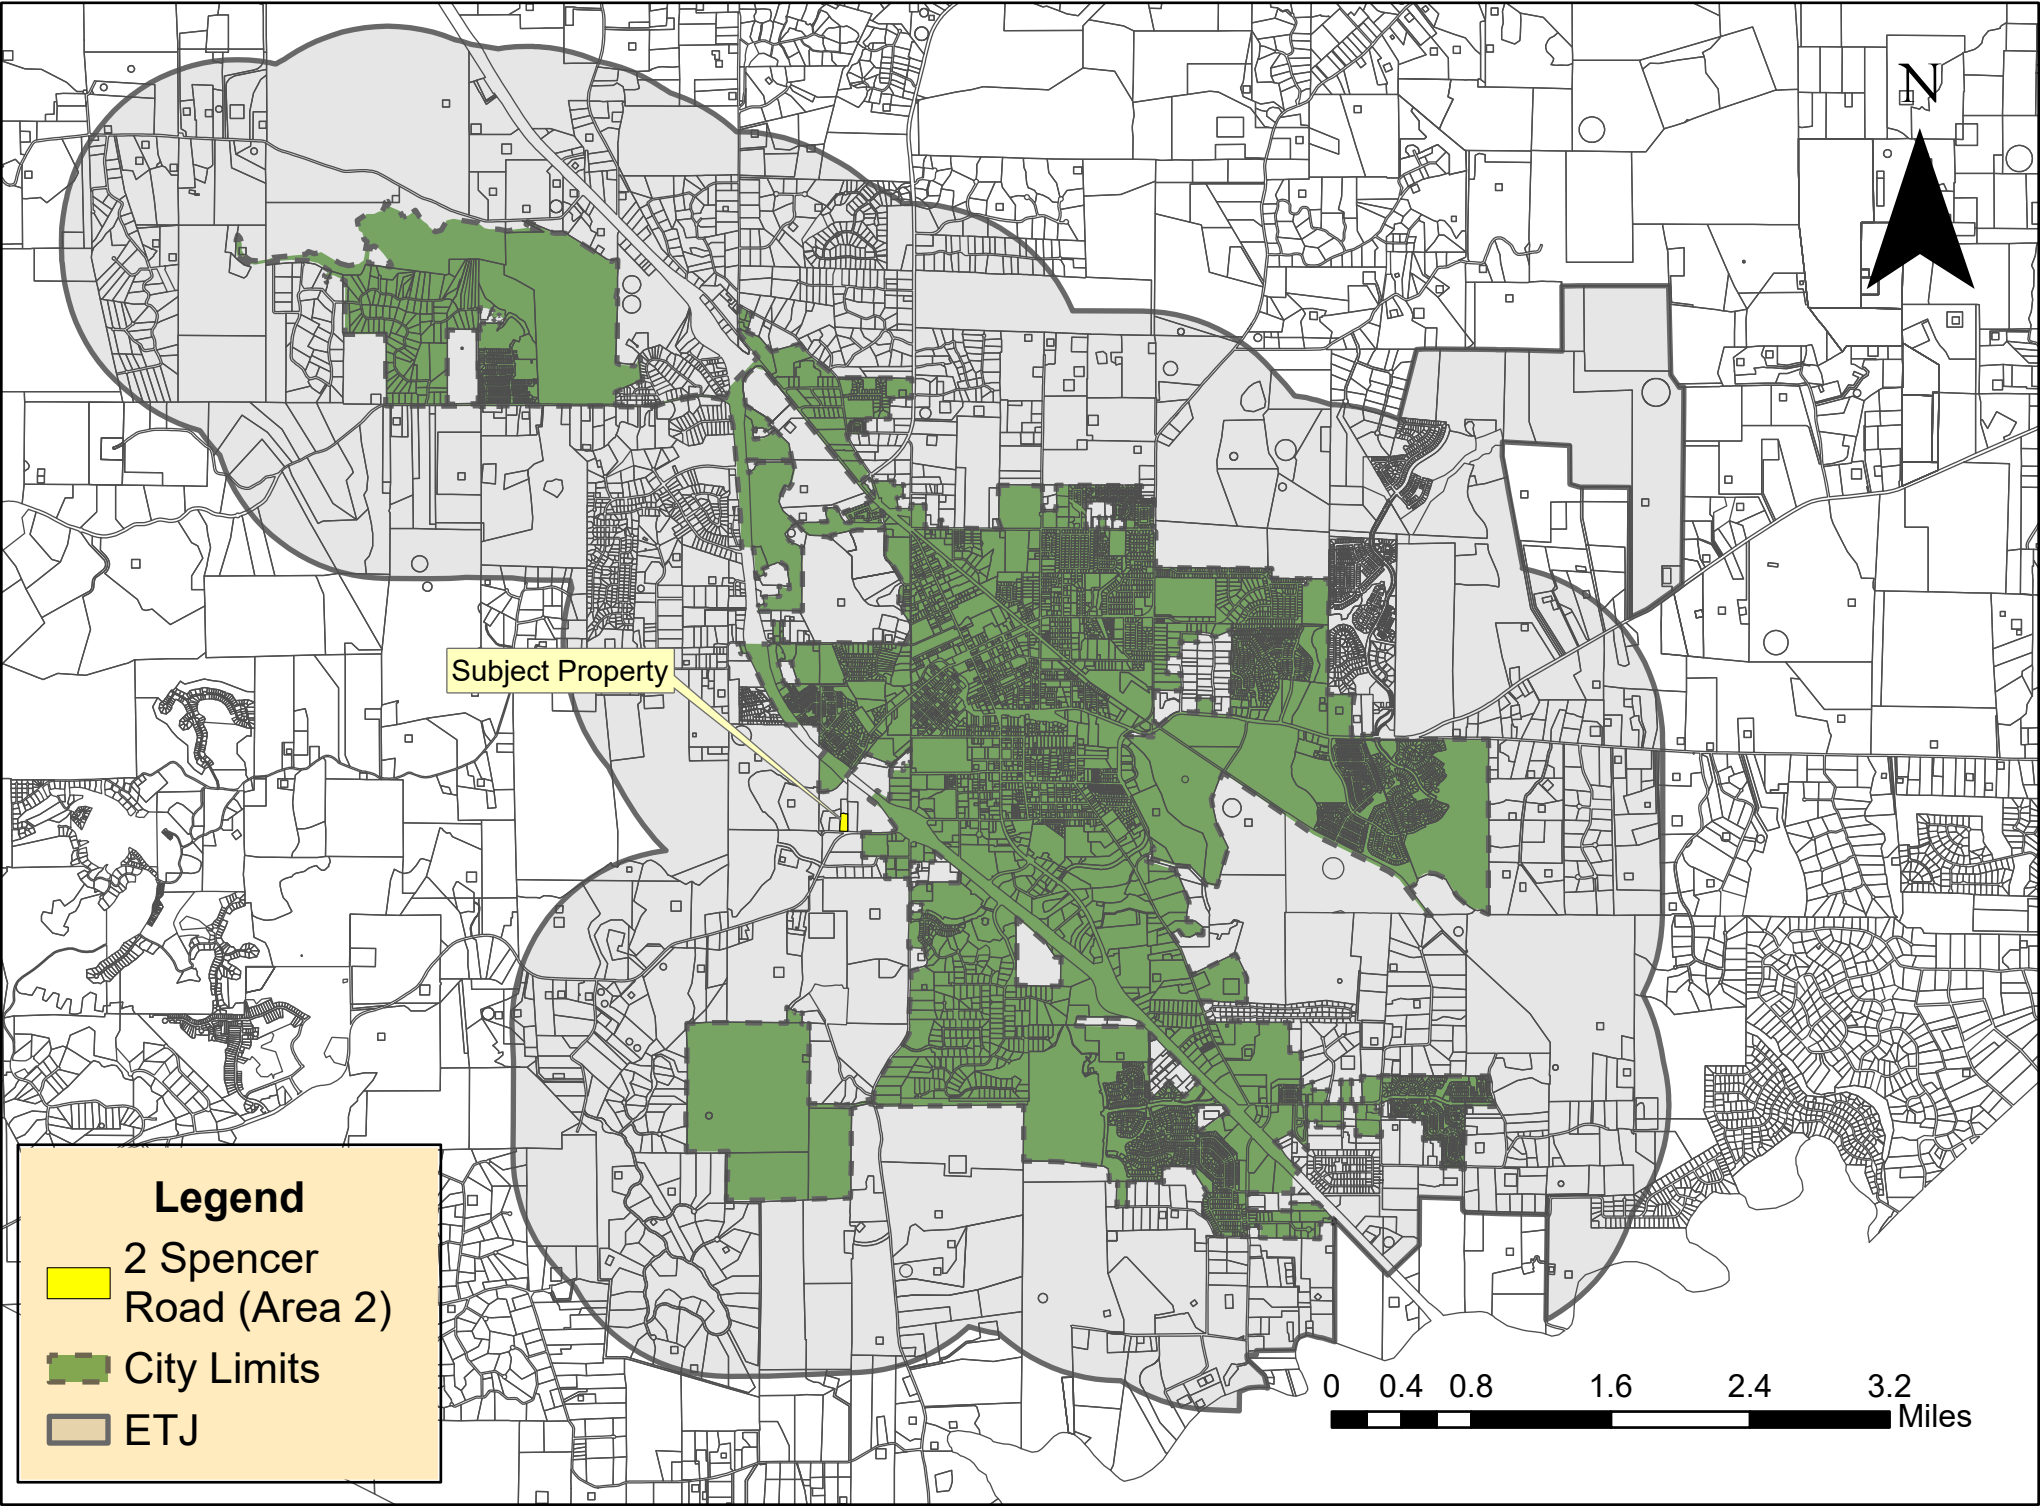

# SUBJECT PROPERTY - LOCATION MAP

2 Spencer Road

Subject Property

## Legend

-  2 Spencer Road (Area 2)
-  City Limits
-  ETJ

0 0.4 0.8 1.6 2.4 3.2 Miles