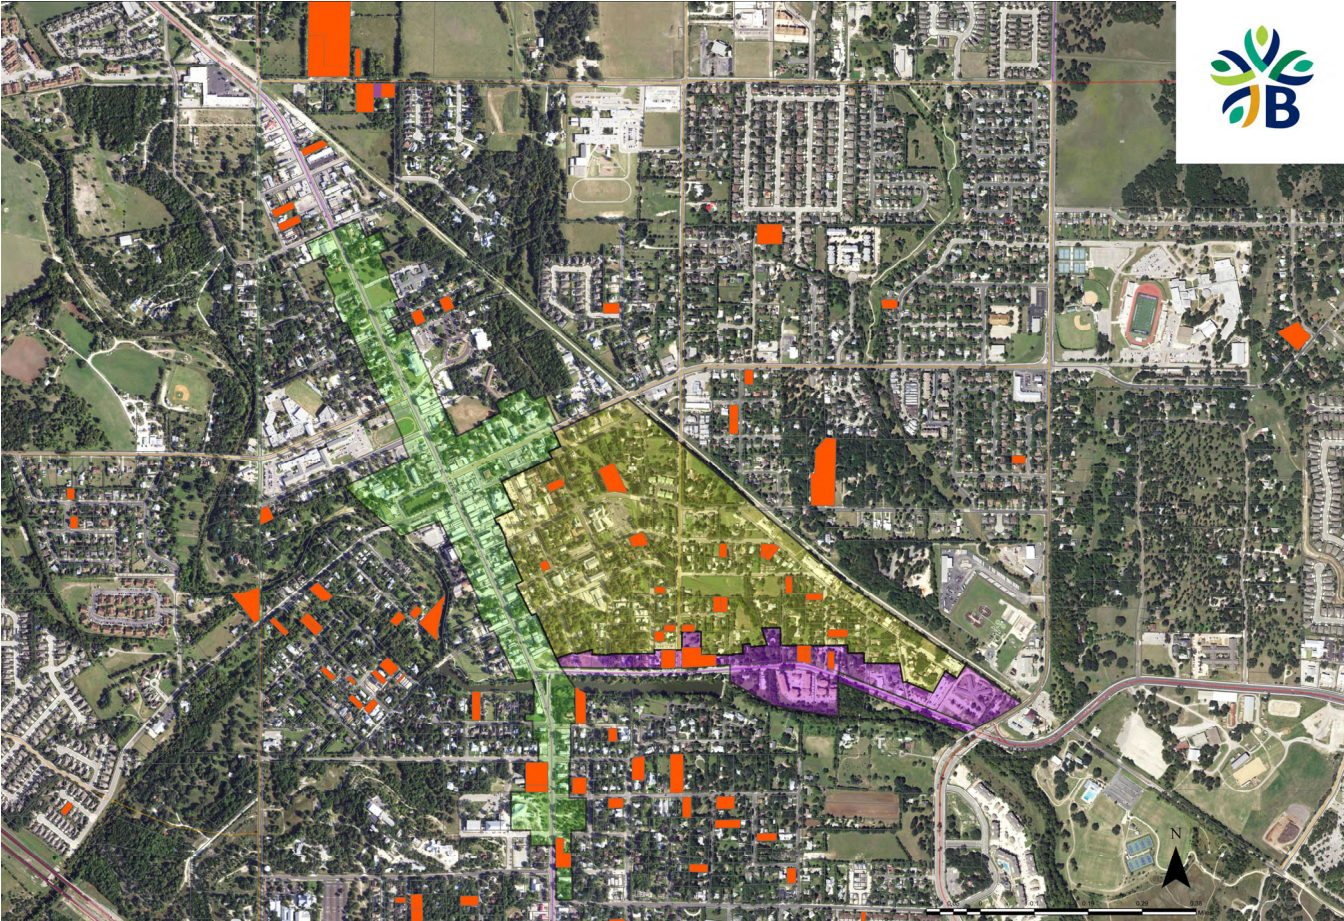

Overlay Districts & STR Locations:

- Historic District
Historic District
- Downtown Community
Downtown Community
- River Road
River Road
- SHORT TERM RENTAL
ACTIVE PERMIT

INTEGRITY • COLLABORATION • RESPECT • SERVICE • EXCELLENCE