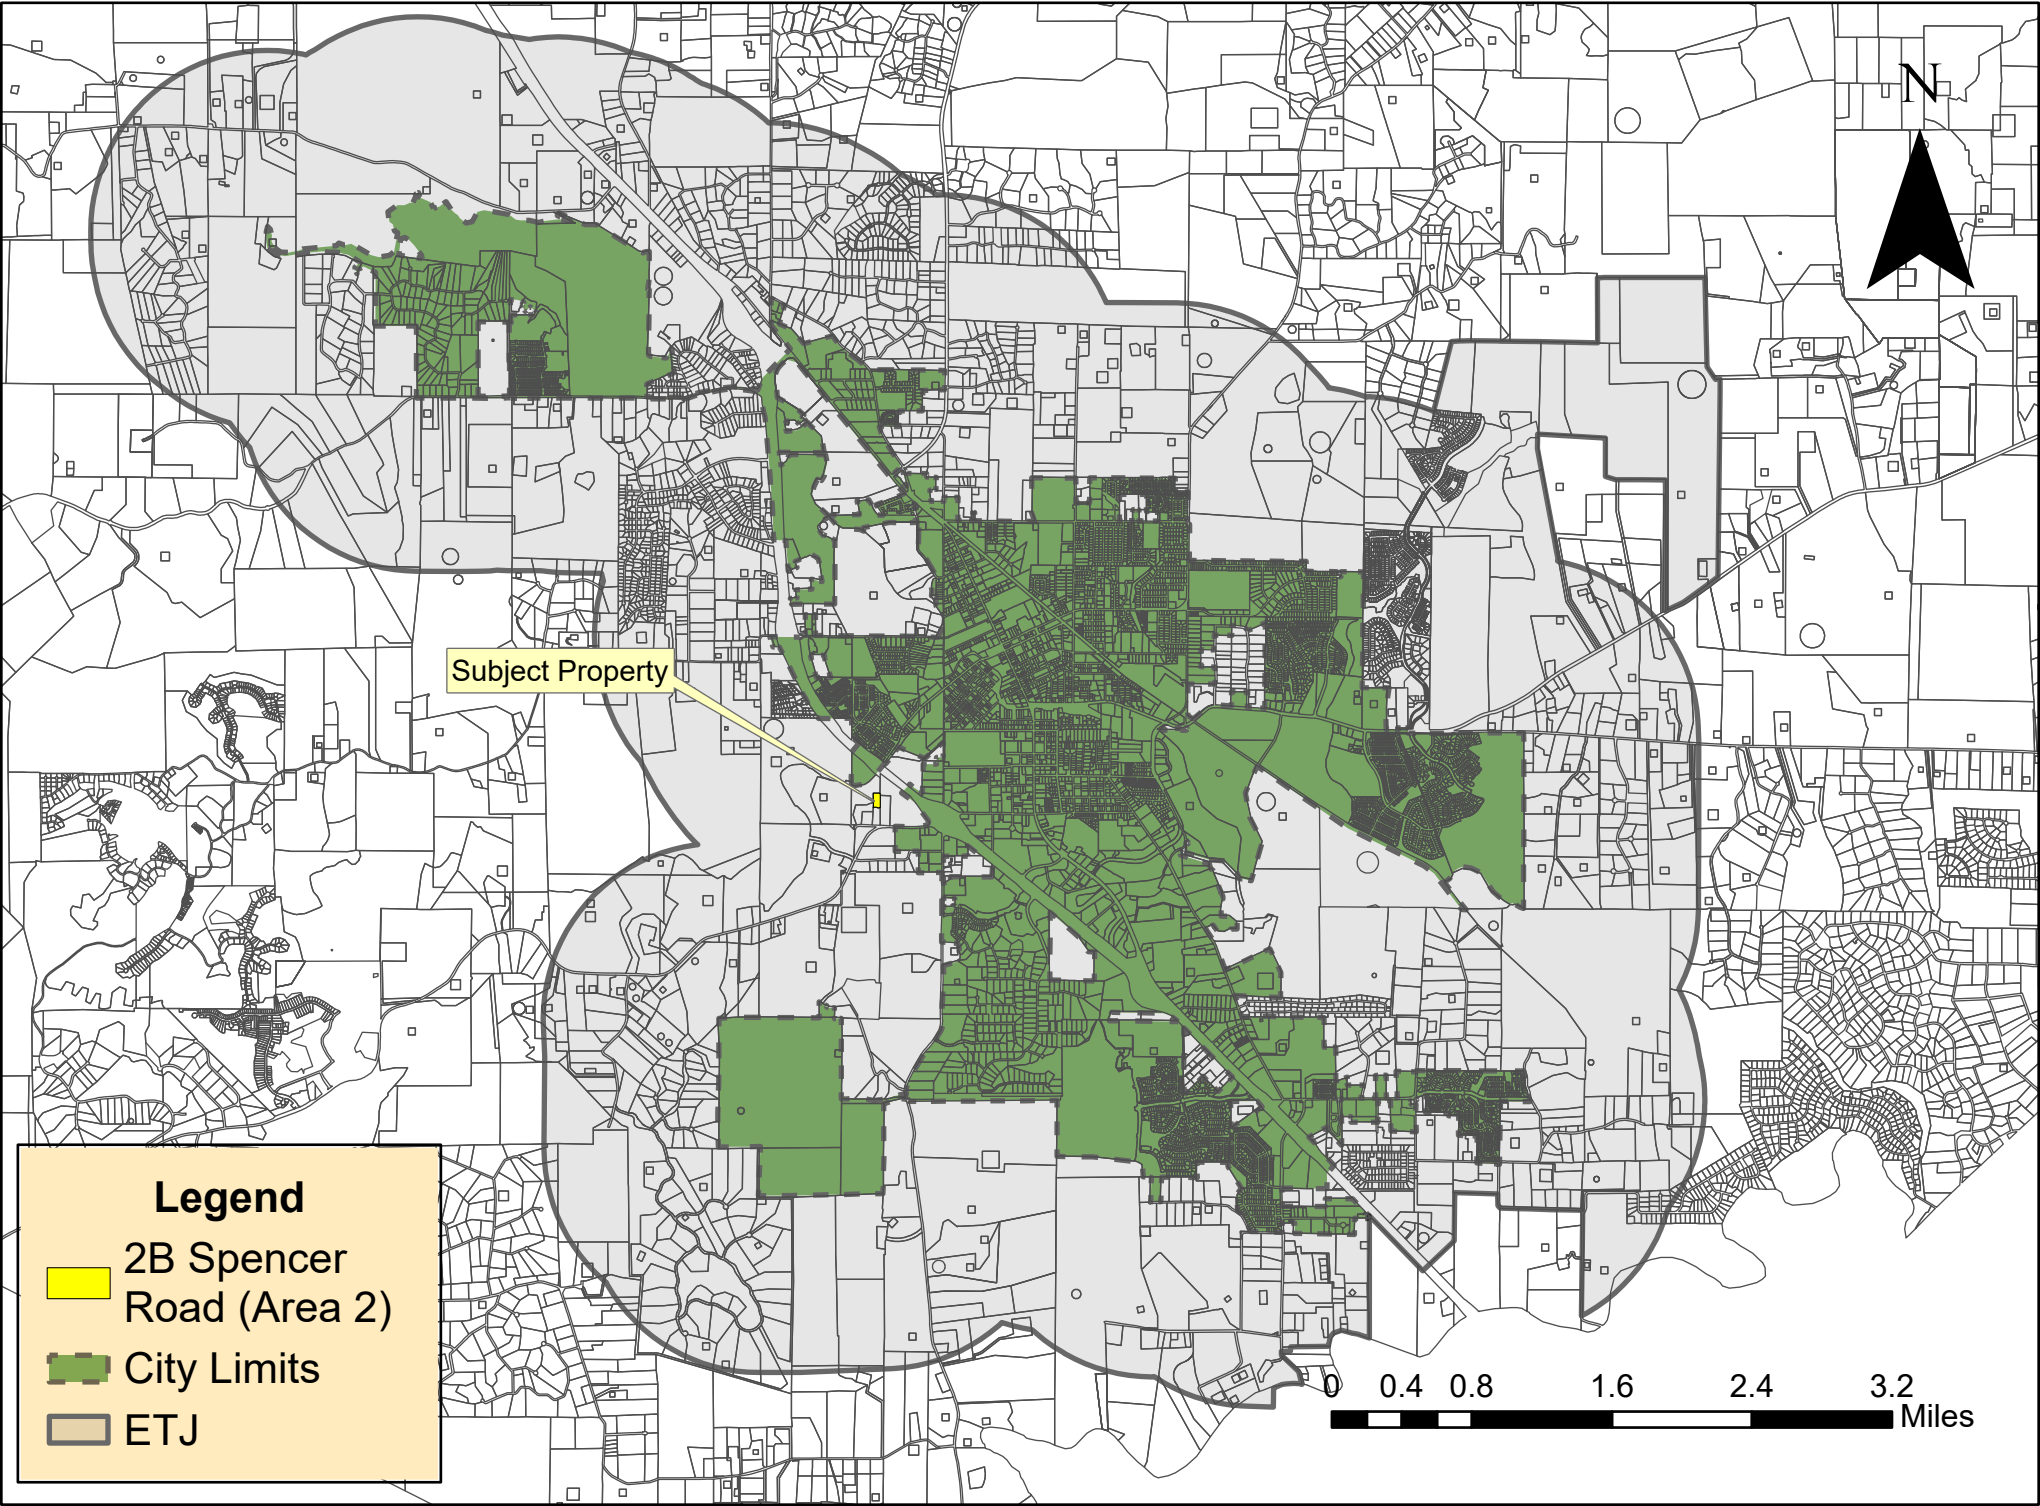

# SUBJECT PROPERTY - LOCATION MAP

2B Spencer Road

Subject Property

## Legend

-  2B Spencer Road (Area 2)
-  City Limits
-  ETJ

0 0.4 0.8 1.6 2.4 3.2 Miles